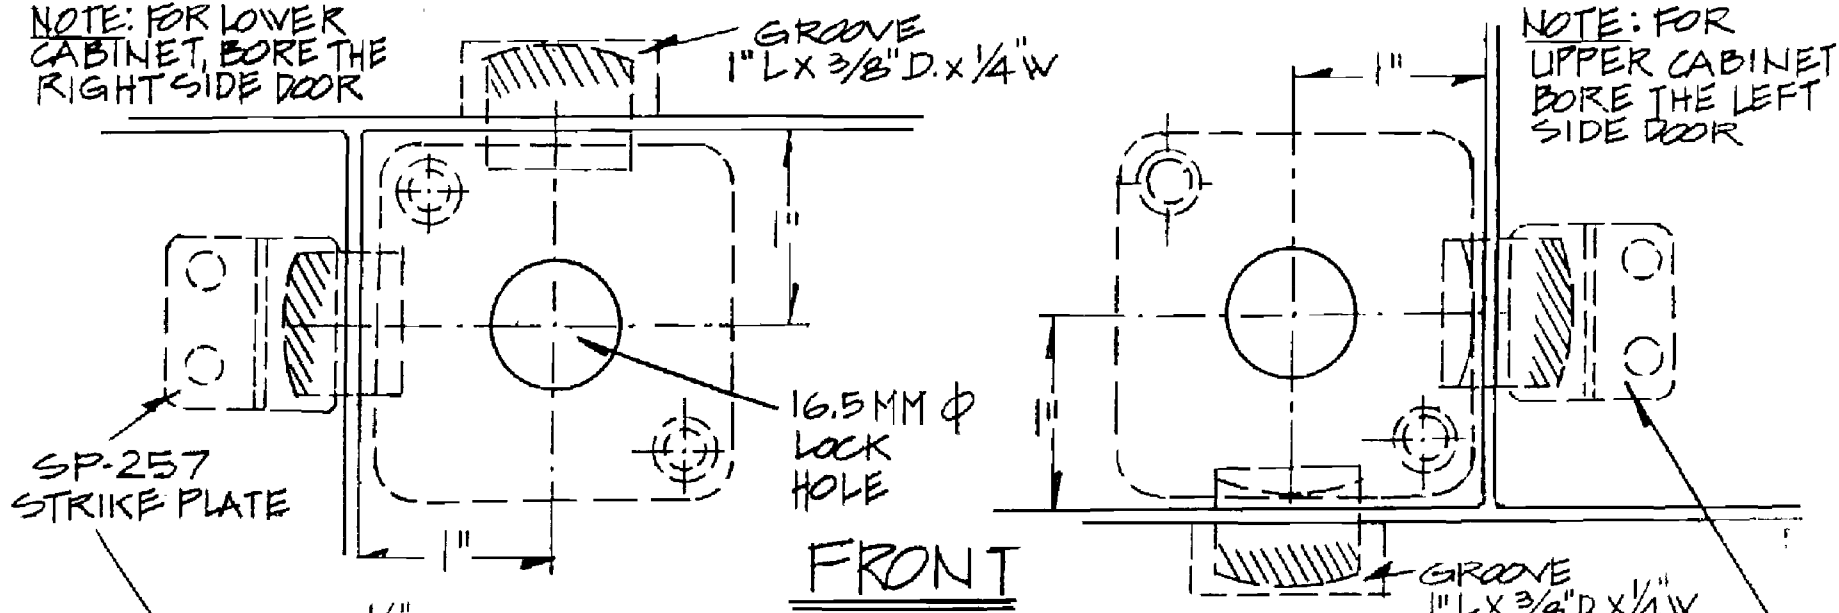

NOTE: FOR LOWER CABINET, BORE THE RIGHT SIDE DOOR

NOTE: FOR UPPER CABINET BORE THE LEFT SIDE DOOR

DOUBLE ACTION DEADBOLT LOCK FOR SIVING DOORS

Scale 1:1
 Lock shown in LOCKED POSITION.
 Materials 3/4" unless otherwise shown.
 Actual dimensions may vary due to construction details.