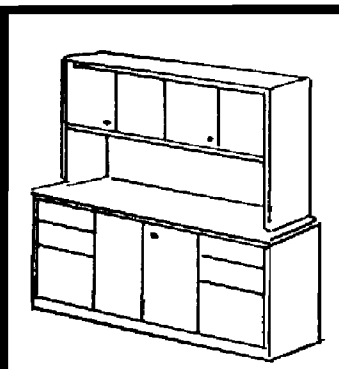

NOTE: FOR LOWER CABINET, BORE THE RIGHT SIDE DOOR

NOTE: FOR UPPER CABINET BORE THE LEFT SIDE DOOR

DOUBLE ACTION DEADBOLT LOCK FOR SIVING DOORS

Scale 1:1
 Lock shown in LOCKED POSITION.
 Materials 3/4" unless otherwise shown.
 Actual dimensions may vary due to construction details.