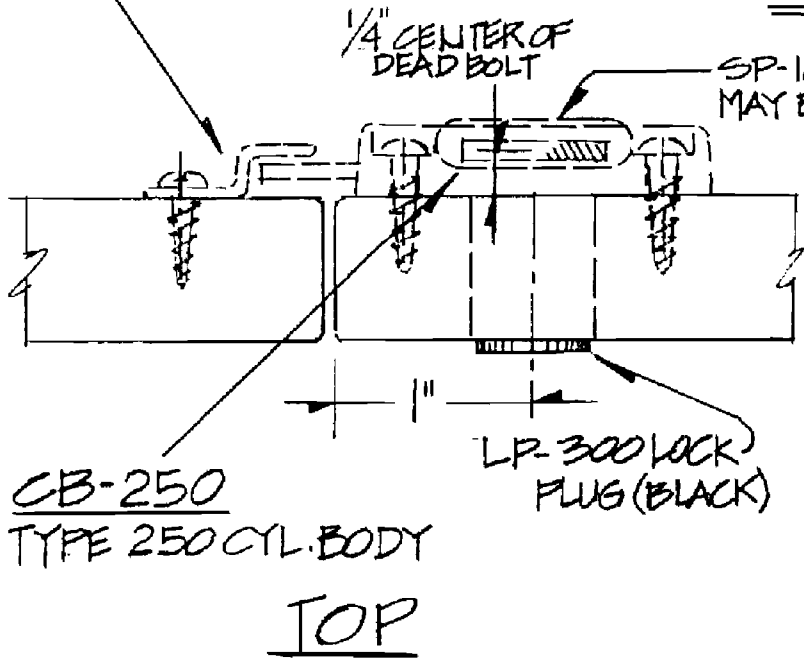

NOTE: FOR LOWER CABINET, BORE THE RIGHT SIDE DOOR

NOTE: FOR UPPER CABINET BORE THE LEFT SIDE DOOR

DOUBLE ACTION DEADBOLT LOCK FOR SIVING DOORS

Scale 1:1
 Lock shown in LOCKED POSITION.
 Materials 3/4" unless otherwise shown.
 Actual dimensions may vary due to construction details.