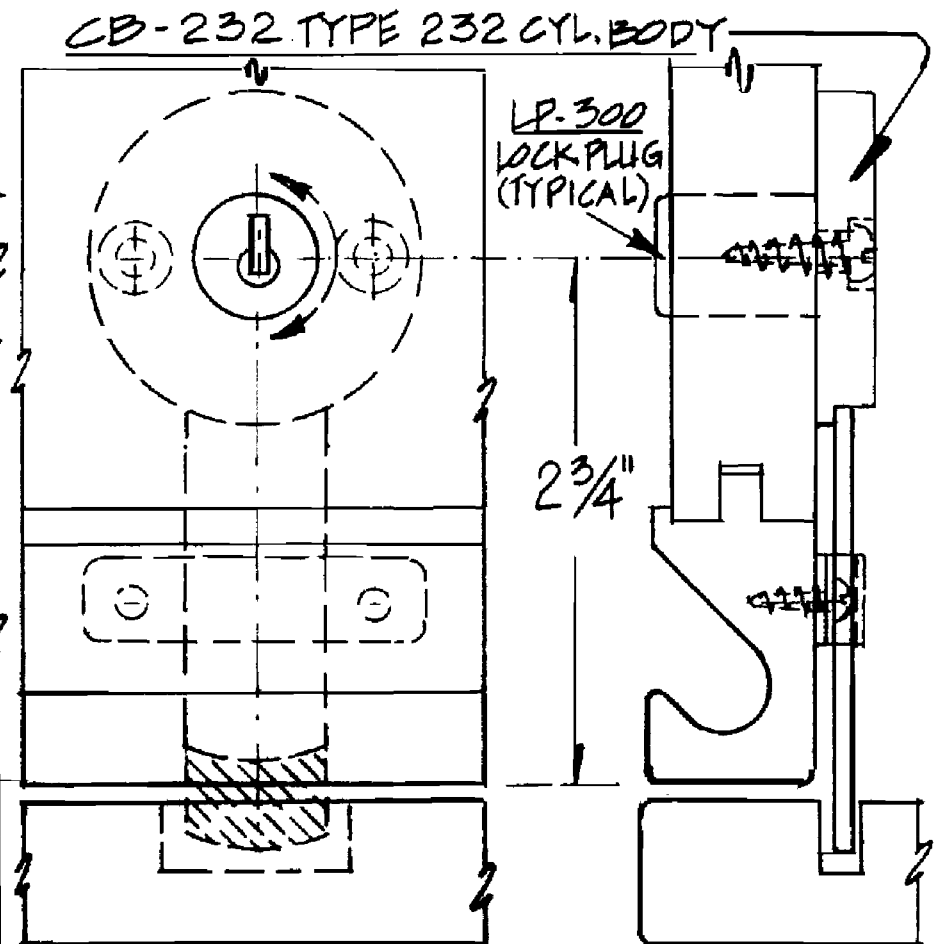

FRONT

VERTICAL MOUNT

16.5 MM ϕ
LOCK HOLE
(TYPICAL)

FRONT HORIZONTAL MOUNT SIDE

EXTENDED DEADBOLT LOOKS
TYPES 232 AND 242

Scale 1:1
Lock shown in LOCKED POSITION.
Materials 3/4" unless otherwise shown.
Actual dimensions may vary due to construction details.