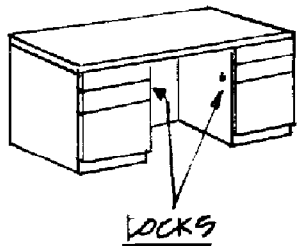

FRONT

SIDE

TOP

SIDE GANG LOCK
LOCK IN KNEE SPACE PANELS

Scale 1:1
Lock shown in LOCKED POSITION.
Materials 3/4" unless otherwise shown.
Actual dimensions may vary due to construction details.

1-800-LOCKBAR/www.tlock.us
715 Center St., Grayslake, IL 60030
Copyright 2007 © CompX Security Products