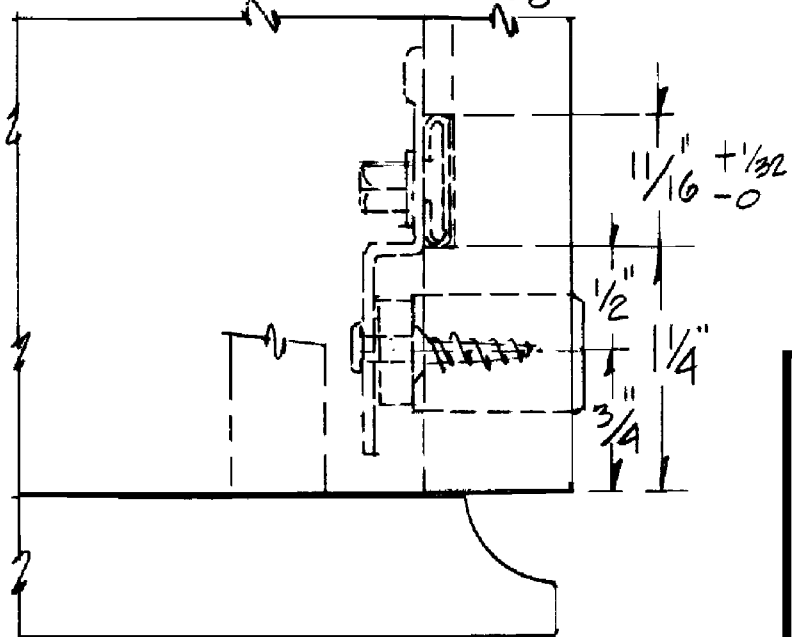

FRONT

SIDE

TOP

SIDE GANG LOCK
LOCK IN KNEE SPACE PANELS

Scale 1:1
Lock shown in LOCKED POSITION.
Materials 3/4" unless otherwise shown.
Actual dimensions may vary due to construction details.

1-800-LOCKBAR/www.tlock.us
715 Center St., Grayslake, IL 60030
Copyright 2007 © CompX Security Products