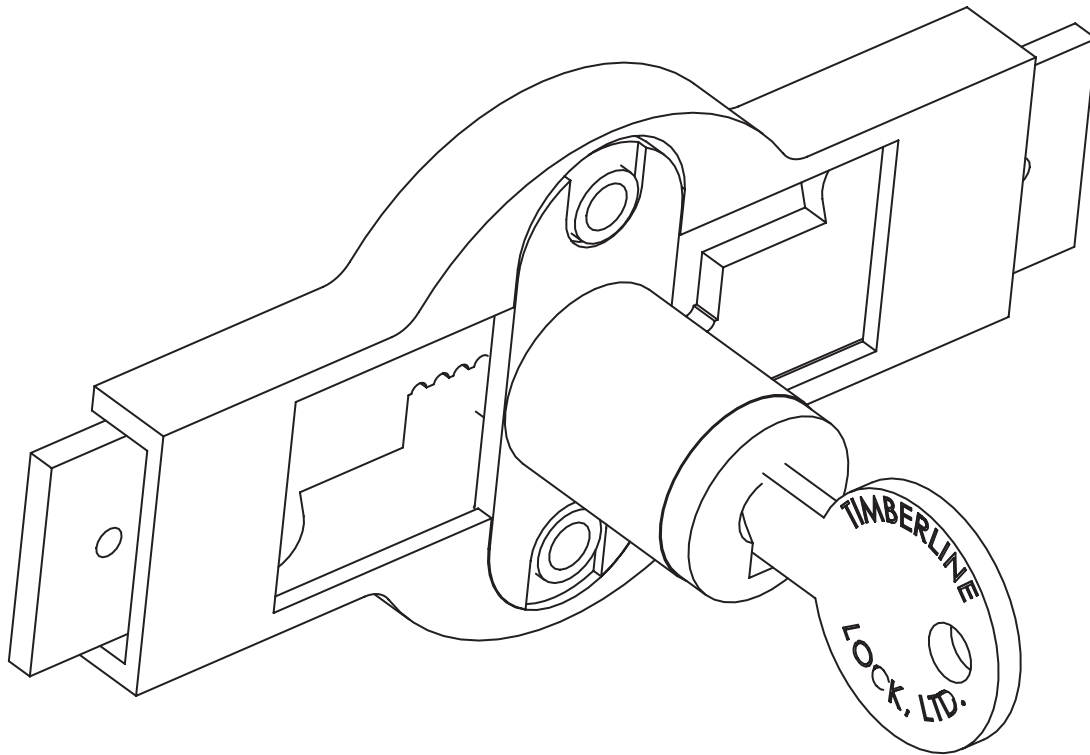

## CB-265 LOCK HORIZONTAL MOUNTING

- CB-265 SOLD WITHOUT LOCK CORE
- CYLINDER DESIGNED TO BE MOUNTED IN  $\frac{3}{4}"$  MATERIAL