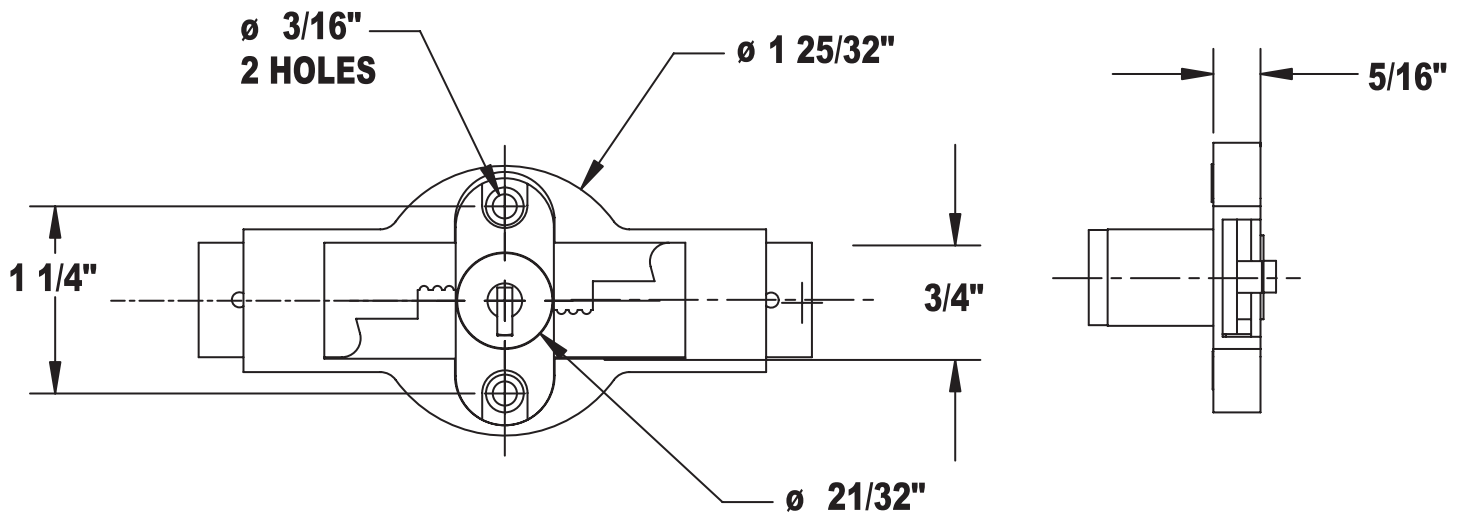

## CB-265 LOCK HORIZONTAL MOUNTING

- CB-265 SOLD WITHOUT LOCK CORE
- CYLINDER DESIGNED TO BE MOUNTED IN  $\frac{3}{4}"$  MATERIAL