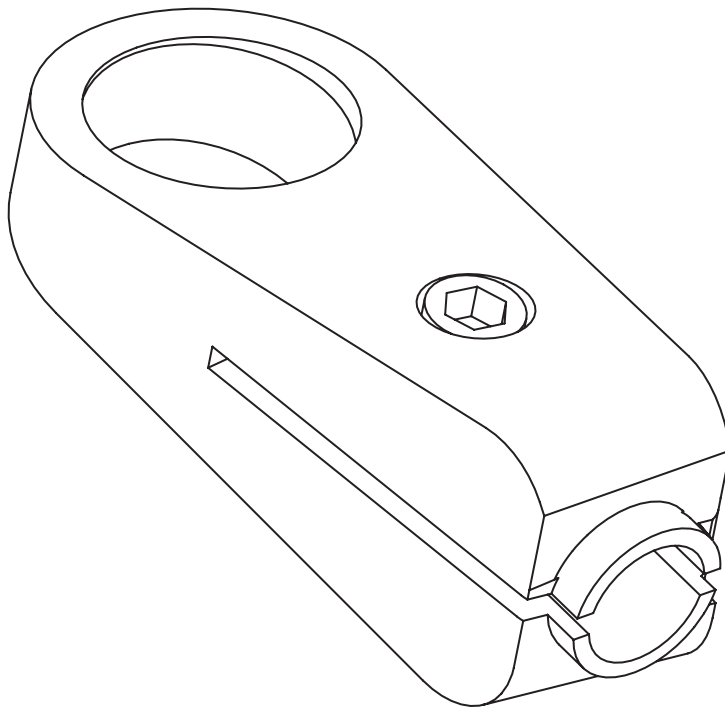

D2905 ACE KEY HOLDER

**-ACE KEY HOLDER ALLOWS BETTER
GRIP & OVERALL CONTROL OF KEY.**

**-FASTEN ANY ACE KEY TO HOLDER
WITH 8-32 SEMS SCREW (INCLUDED
WITH HOLDER).**