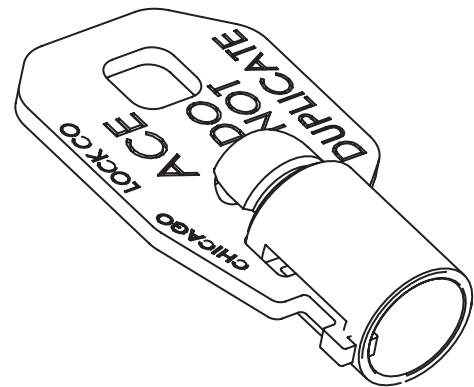

D2905 ACE KEY HOLDER

**-ACE KEY HOLDER ALLOWS BETTER
GRIP & OVERALL CONTROL OF KEY.**

**-FASTEN ANY ACE KEY TO HOLDER
WITH 8-32 SEMS SCREW (INCLUDED
WITH HOLDER).**