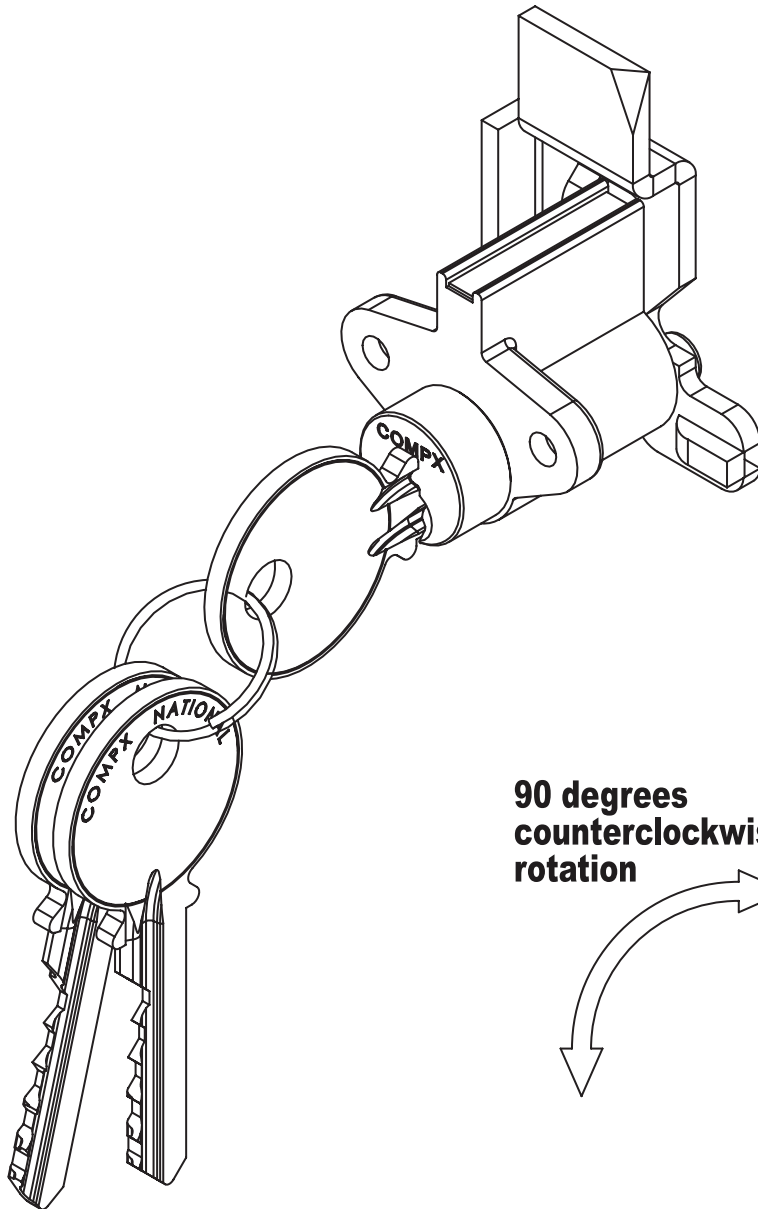

C9400 Mail Box Lock

**REPLACES ALL USPS 306D
MAIL BOX LOCKS, UNIVERSAL
CAM FUNCTIONS IN ALL
EXISTING APPLICATIONS**

**90 degrees
counterclockwise
rotation**