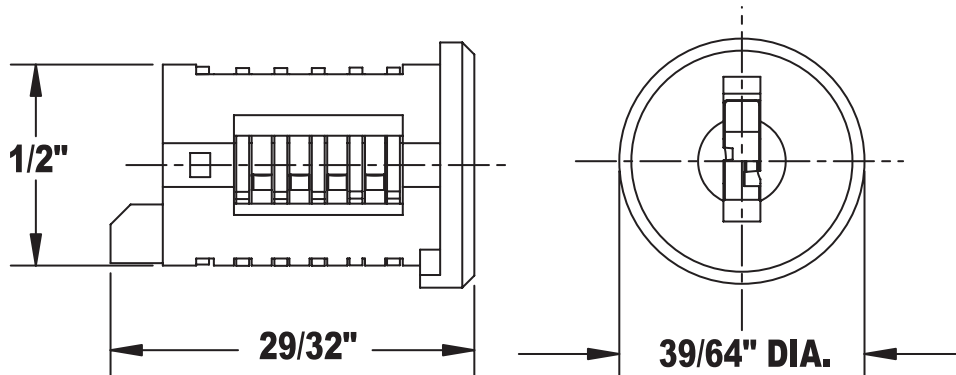

C8850 PLUG CORE FOR FURNITURE LOCK

ONE PLUG FITS ALL FOR REMOVACORE LOCKS

**RECOMMENDED
MOUNTING HOLE**