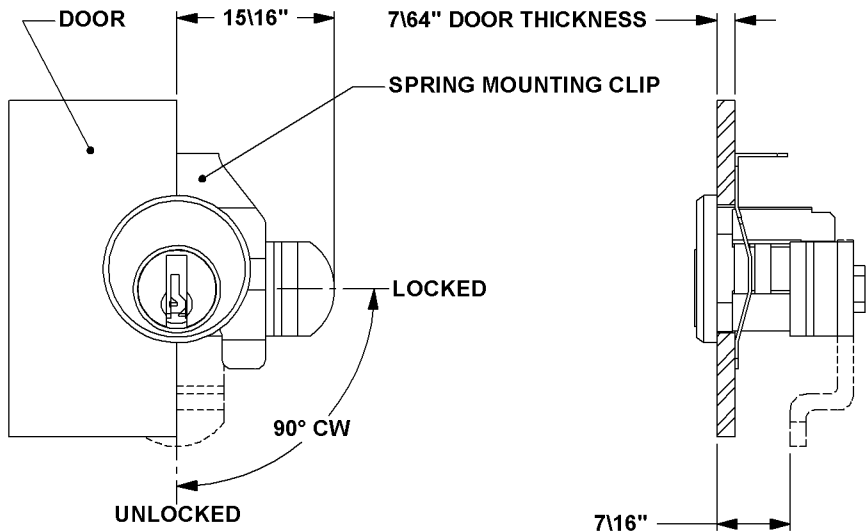

C8726 MAIL BOX LOCK

- 5 PIN TUMBLER
- REPLACES RIOPEL LOCK

CYLINDER MOUNTING HOLE DIMENSIONS