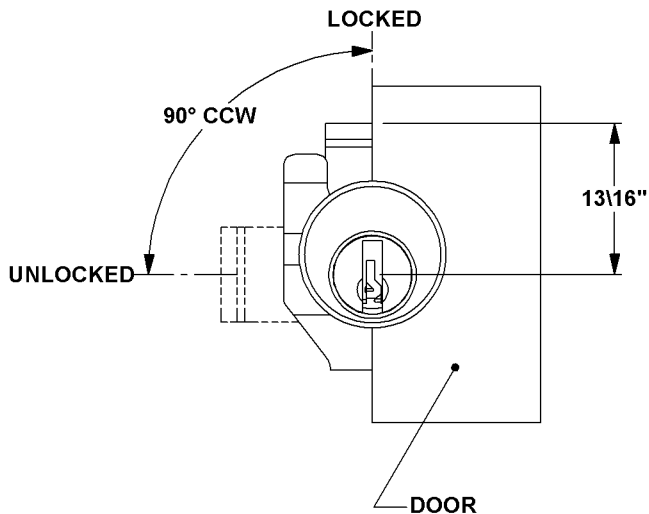

C8719 MAIL BOX LOCK

- 5 PIN TUMBLER
- REPLACES MIAMI-CAREY LOCK

CYLINDER MOUNTING HOLE DIMENSIONS