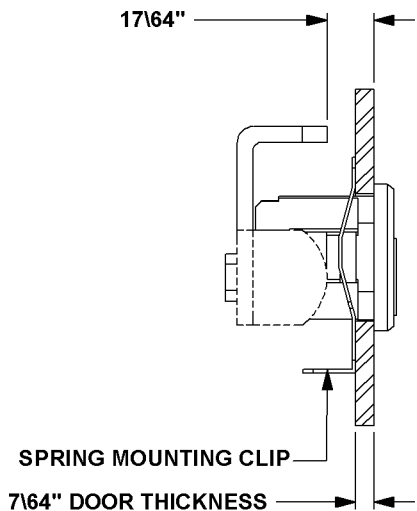

C8719 MAIL BOX LOCK

- 5 PIN TUMBLER
- REPLACES MIAMI-CAREY LOCK

CYLINDER MOUNTING HOLE DIMENSIONS