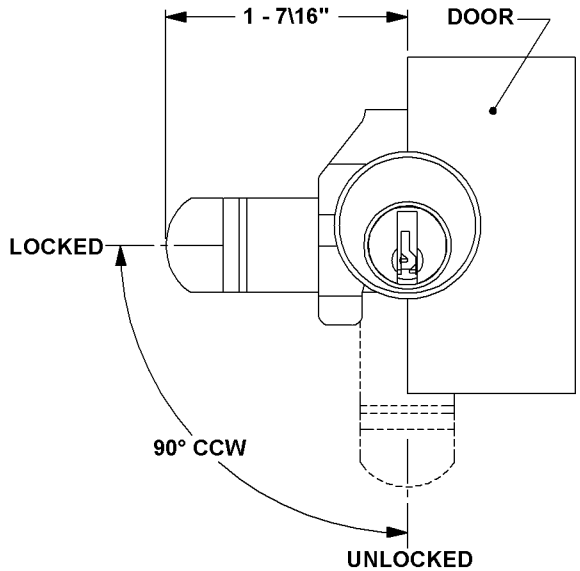

## C8714 MAIL BOX LOCK

- 5 PIN TUMBLER
- REPLACES AMERICAN DEVICE LOCK

### CYLINDER MOUNTING HOLE DIMENSIONS