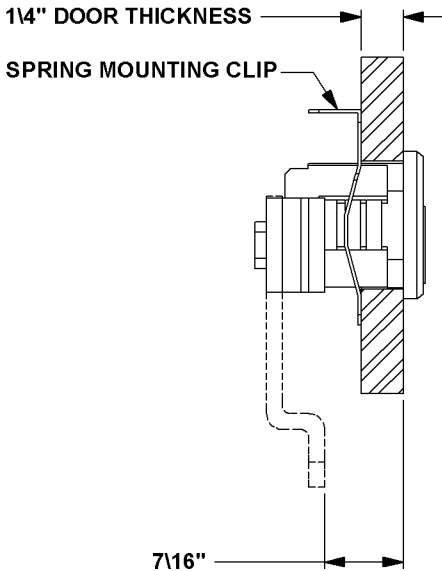

## C8714 MAIL BOX LOCK

- 5 PIN TUMBLER
- REPLACES AMERICAN DEVICE LOCK

### CYLINDER MOUNTING HOLE DIMENSIONS