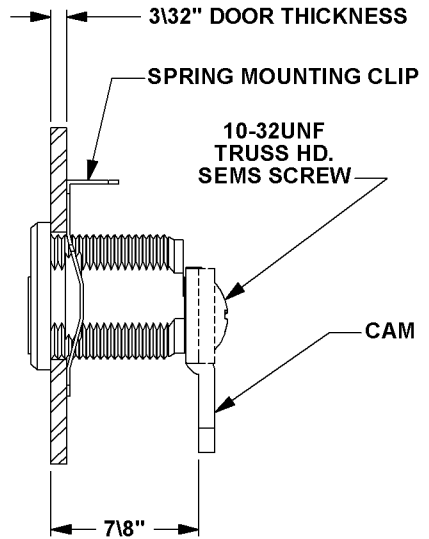

C8712 MAIL BOX LOCK

- 5 PIN TUMBLER
- REPLACES BOMMER LOCK

CYLINDER MOUNTING HOLE DIMENSIONS