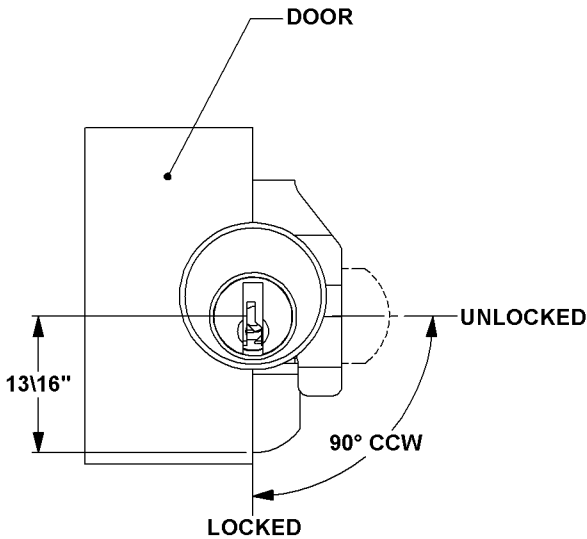

C8712 MAIL BOX LOCK

- 5 PIN TUMBLER
- REPLACES BOMMER LOCK

CYLINDER MOUNTING HOLE DIMENSIONS