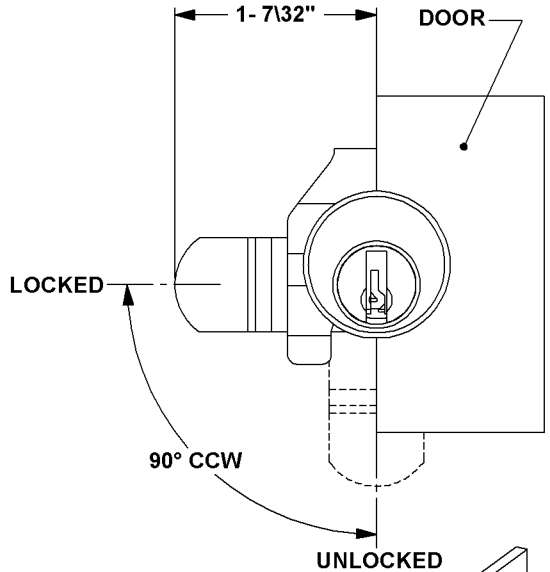

C8710 MAIL BOX LOCK

- 5 PIN TUMBLER
- REPLACES BOMMER LOCK

CYLINDER MOUNTING HOLE DIMENSIONS