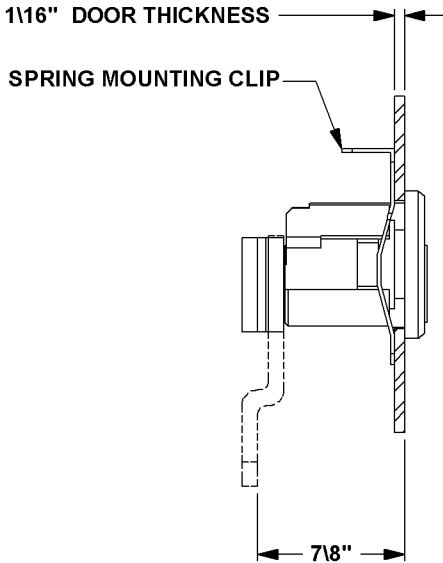

C8710 MAIL BOX LOCK

- 5 PIN TUMBLER
- REPLACES BOMMER LOCK

CYLINDER MOUNTING HOLE DIMENSIONS