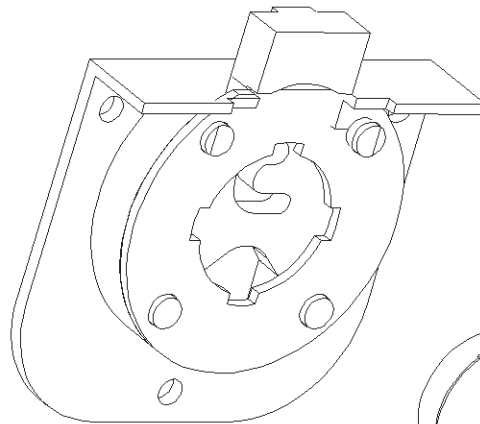

## C8160/ C8161 PIN TUMBLER DRAWER LOCK

**CYLINDER  
REMOVAL KEY**

**C8161**

**C8160**