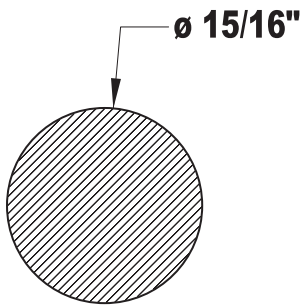

C8142/C8143 PIN TUMBLER SLIDING DOOR

LOCK	A
c8142	1-1/8"
c8143	1-3/8"

mounting hole