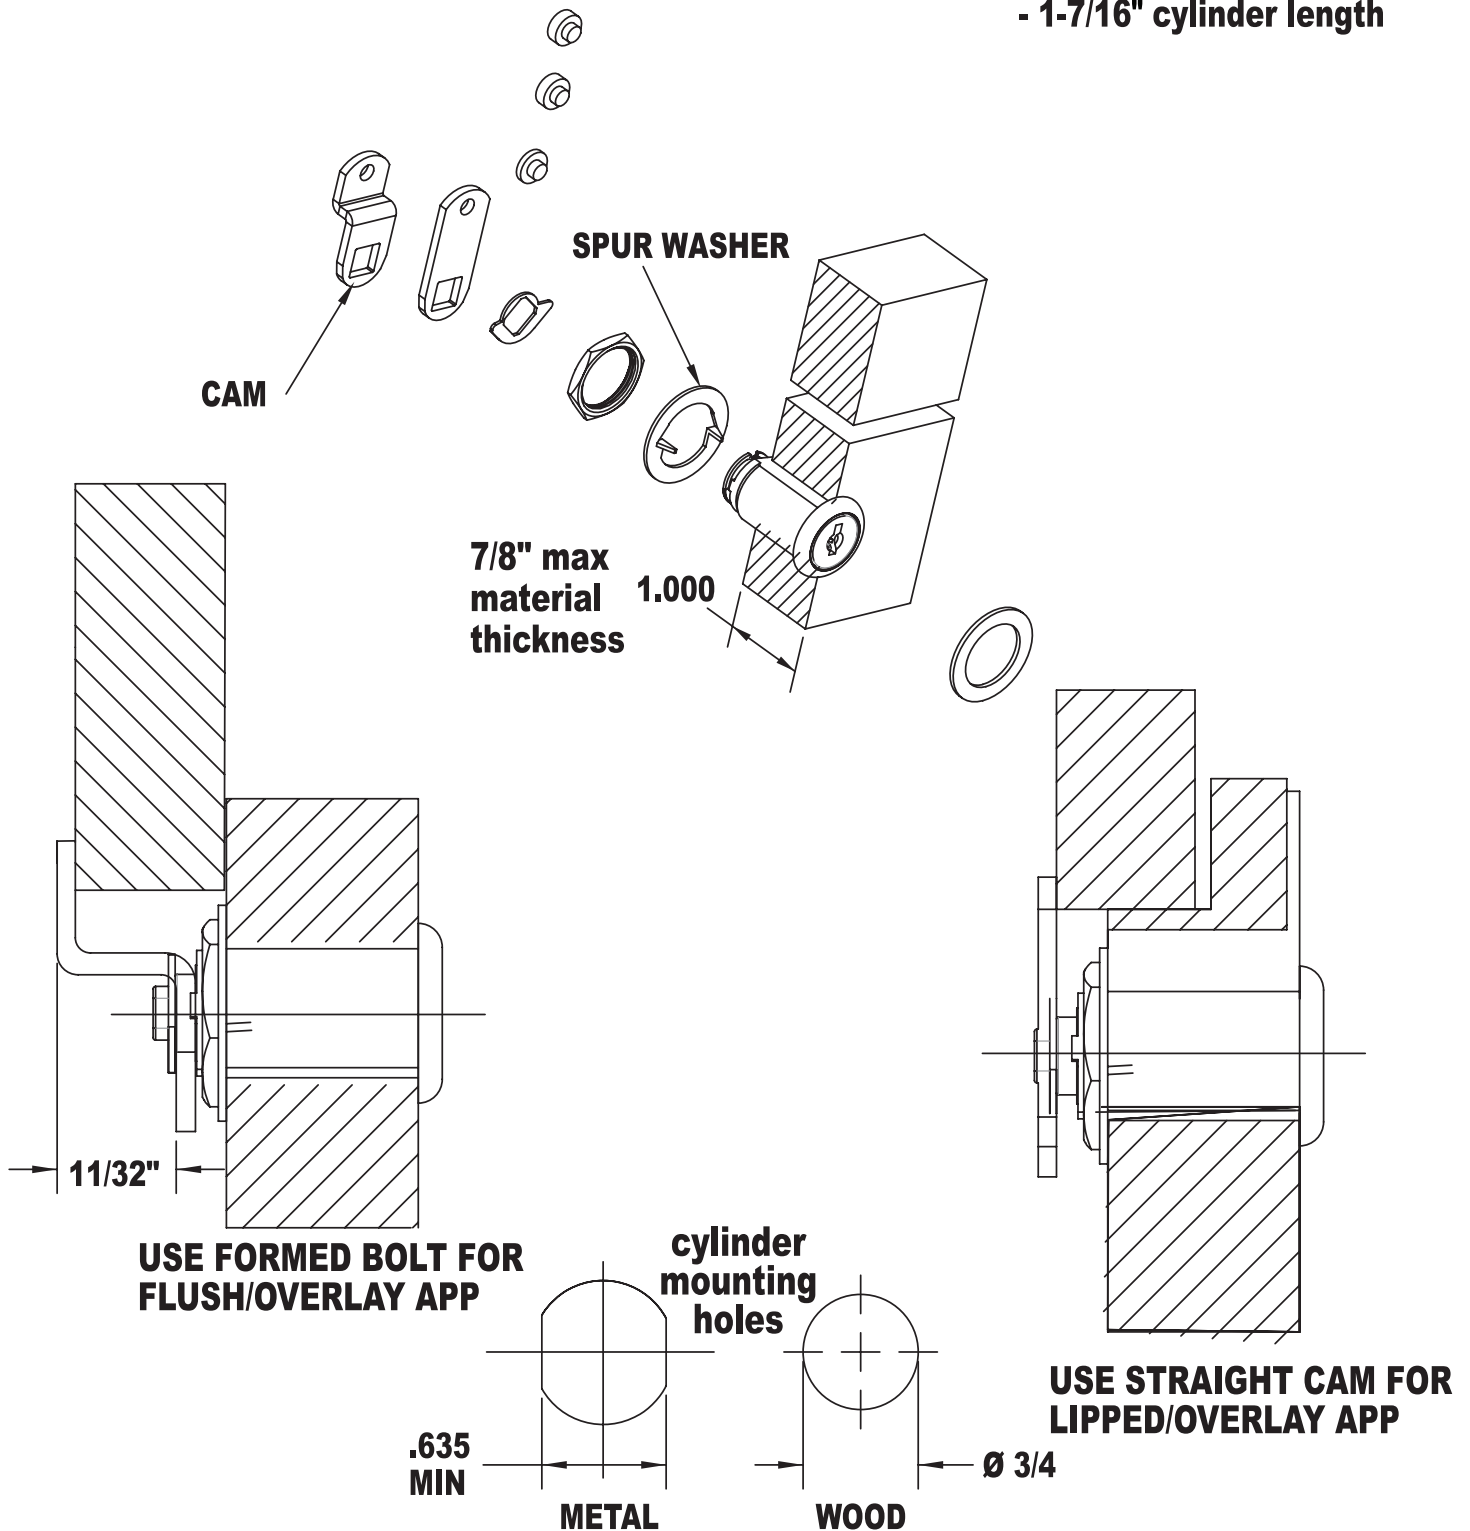

C8073 CAM LOCK

- 5 disc tumbler
- 90° or 180° cam turn
- 1-7/16" cylinder length

NOTE: DO NOT USE SPUR WASHER WITH METAL DOOR OR DRAWER