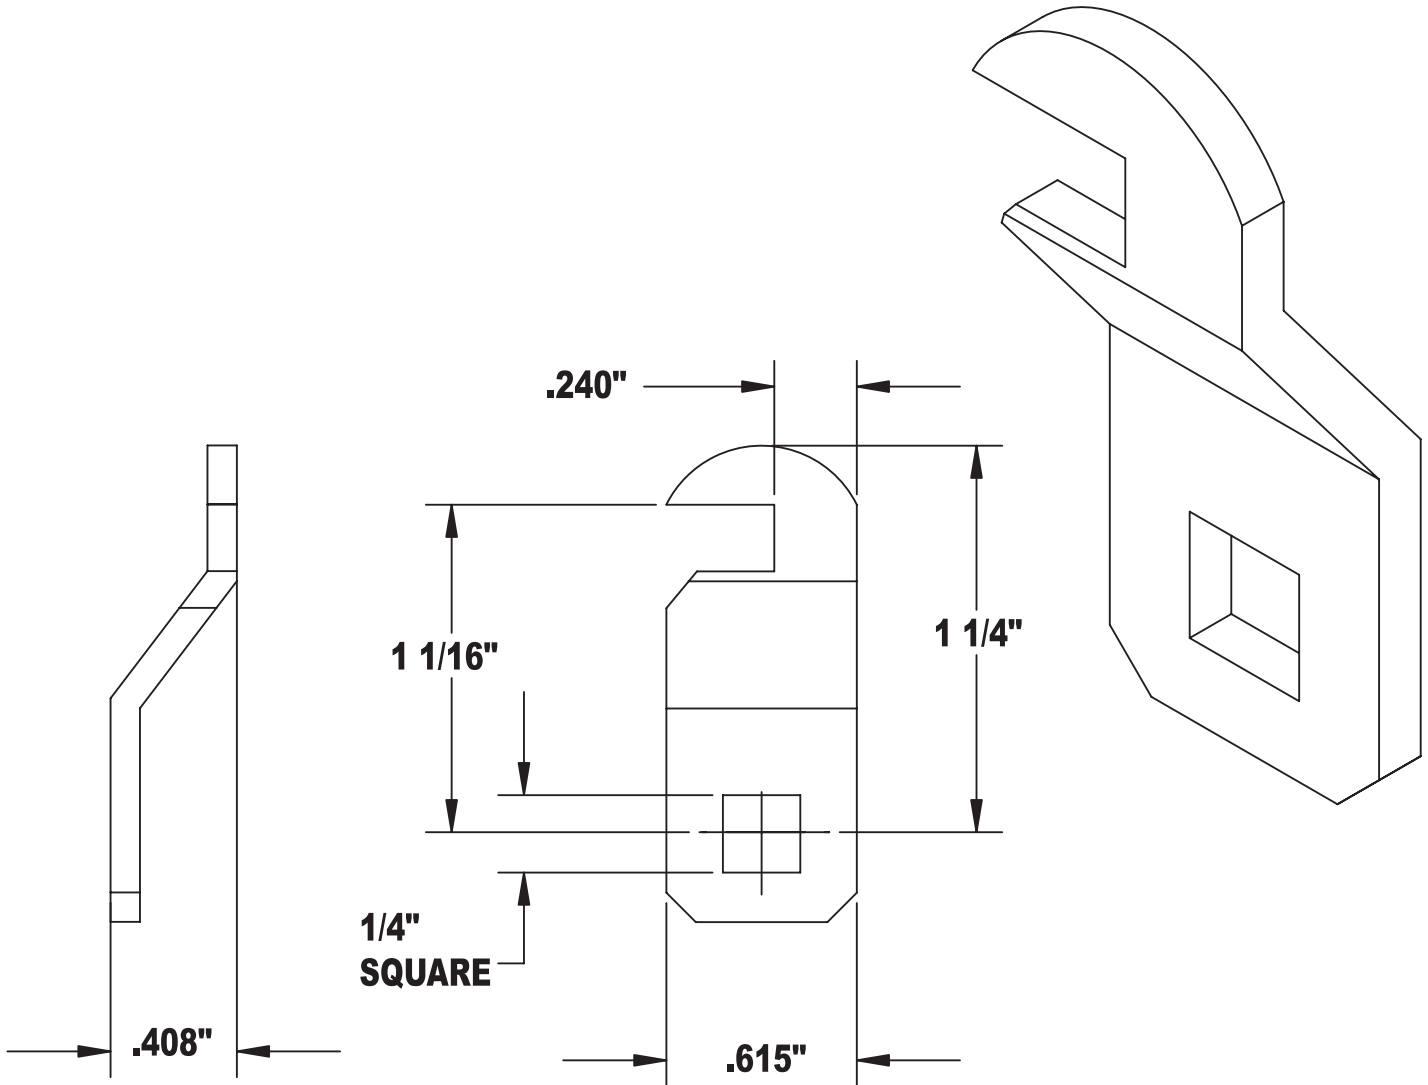

## C7015 HOOK CAM

PART NO.	DESCRIPTION	DIMENSIONS	MATERIAL	BAG QUANTITY
C7015-2C	5/16" OFFSET CAM	1-1/16" TO HOOK	STEEL	25