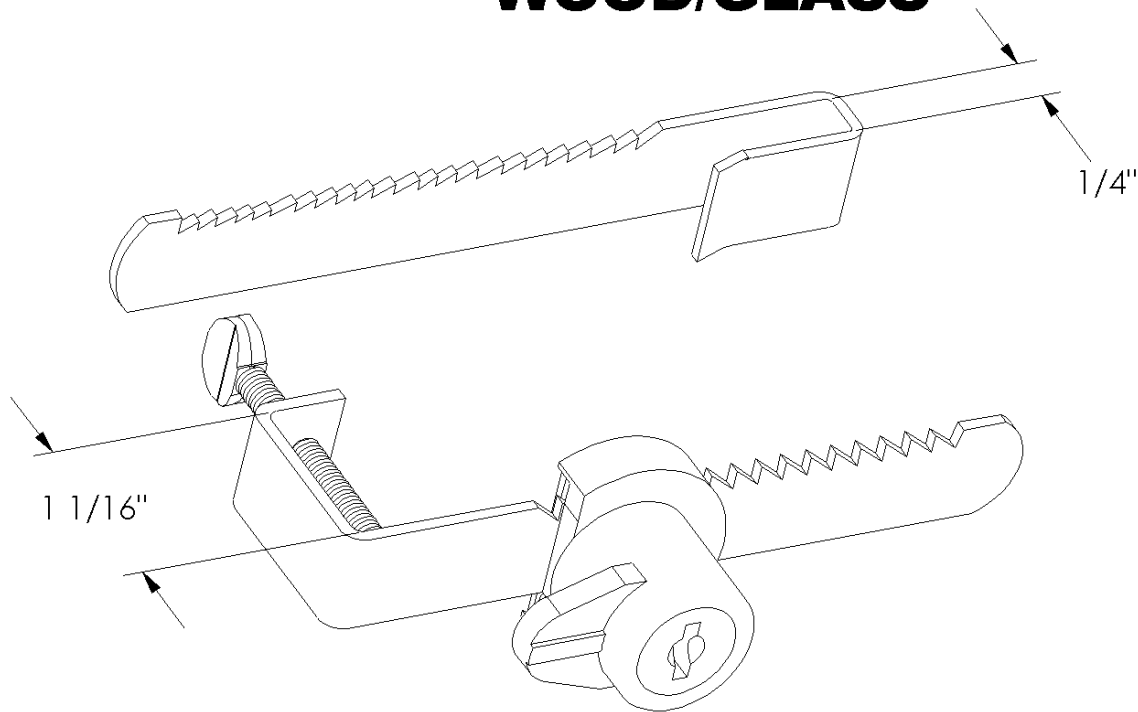

## MFWSG 23000 SHOWCASE LOCK WOOD/GLASS

- 2 ONE-WAY BARS, WOOD & GLASS.
- 90° KEY TURN TO OPEN.
- KEY REMOVABLE AT 12:00 & 3:00.
- ANTI-SPREAD HOUSING.