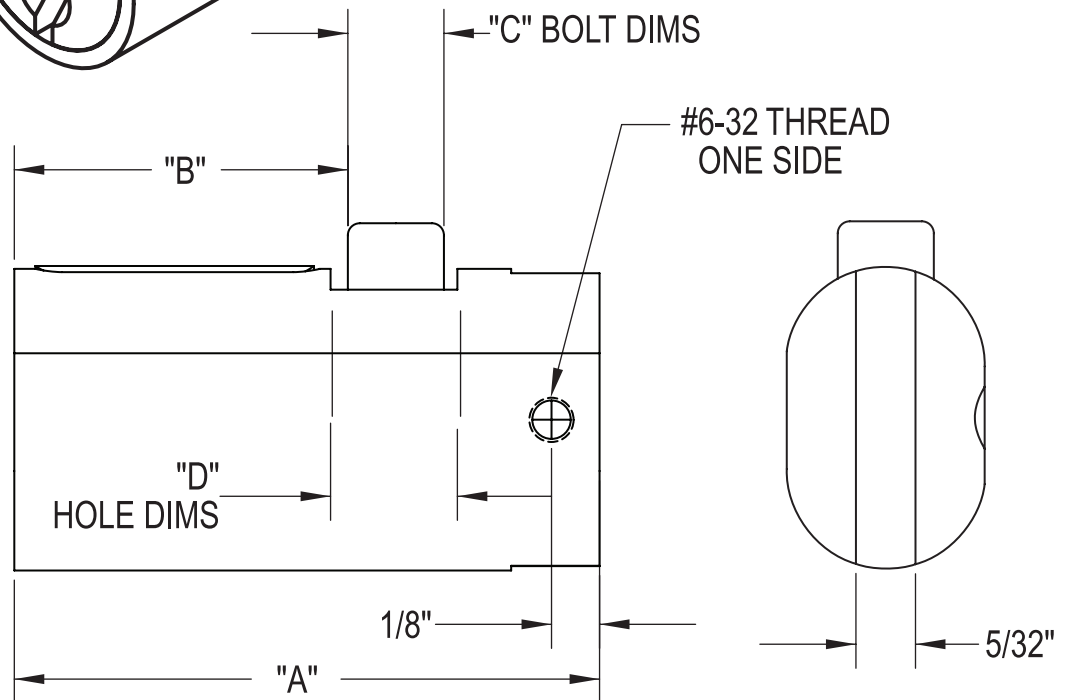

C5001LP/C5002LP - Filing Cabinet lock

LOCK NO.	A	B	C	D
C5001LP	1 3/4"	55/64"	9/32"	5/16" X 5/16"
C5002LP	2"	1 7/64"	27/64" x 9/64"	13/32" X 5/16"