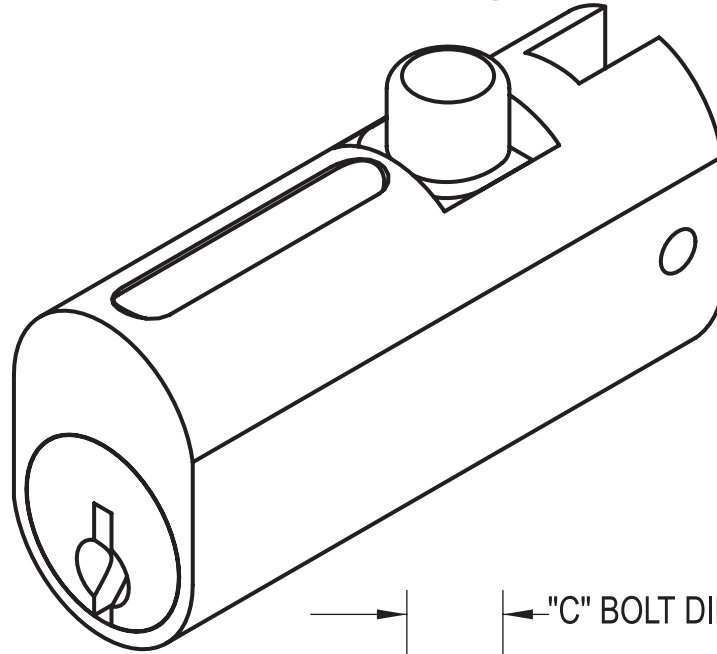

C5001LP/C5002LP - Filing Cabinet lock

LOCK NO.	A	B	C	D
C5001LP	1 3/4"	55/64"	9/32"	5/16" X 5/16"
C5002LP	2"	1 7/64"	27/64" x 9/64"	13/32" X 5/16"