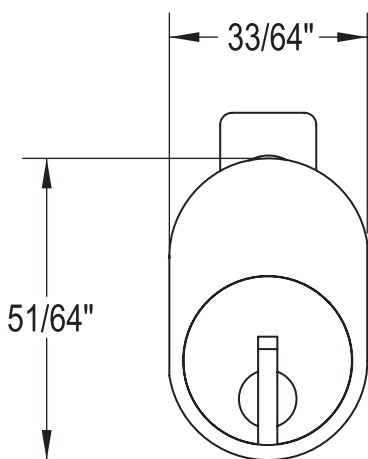

C5001LP/C5002LP - Filing Cabinet lock

LOCK NO.	A	B	C	D
C5001LP	1 3/4"	55/64"	9/32"	5/16" X 5/16"
C5002LP	2"	1 7/64"	27/64" x 9/64"	13/32" X 5/16"