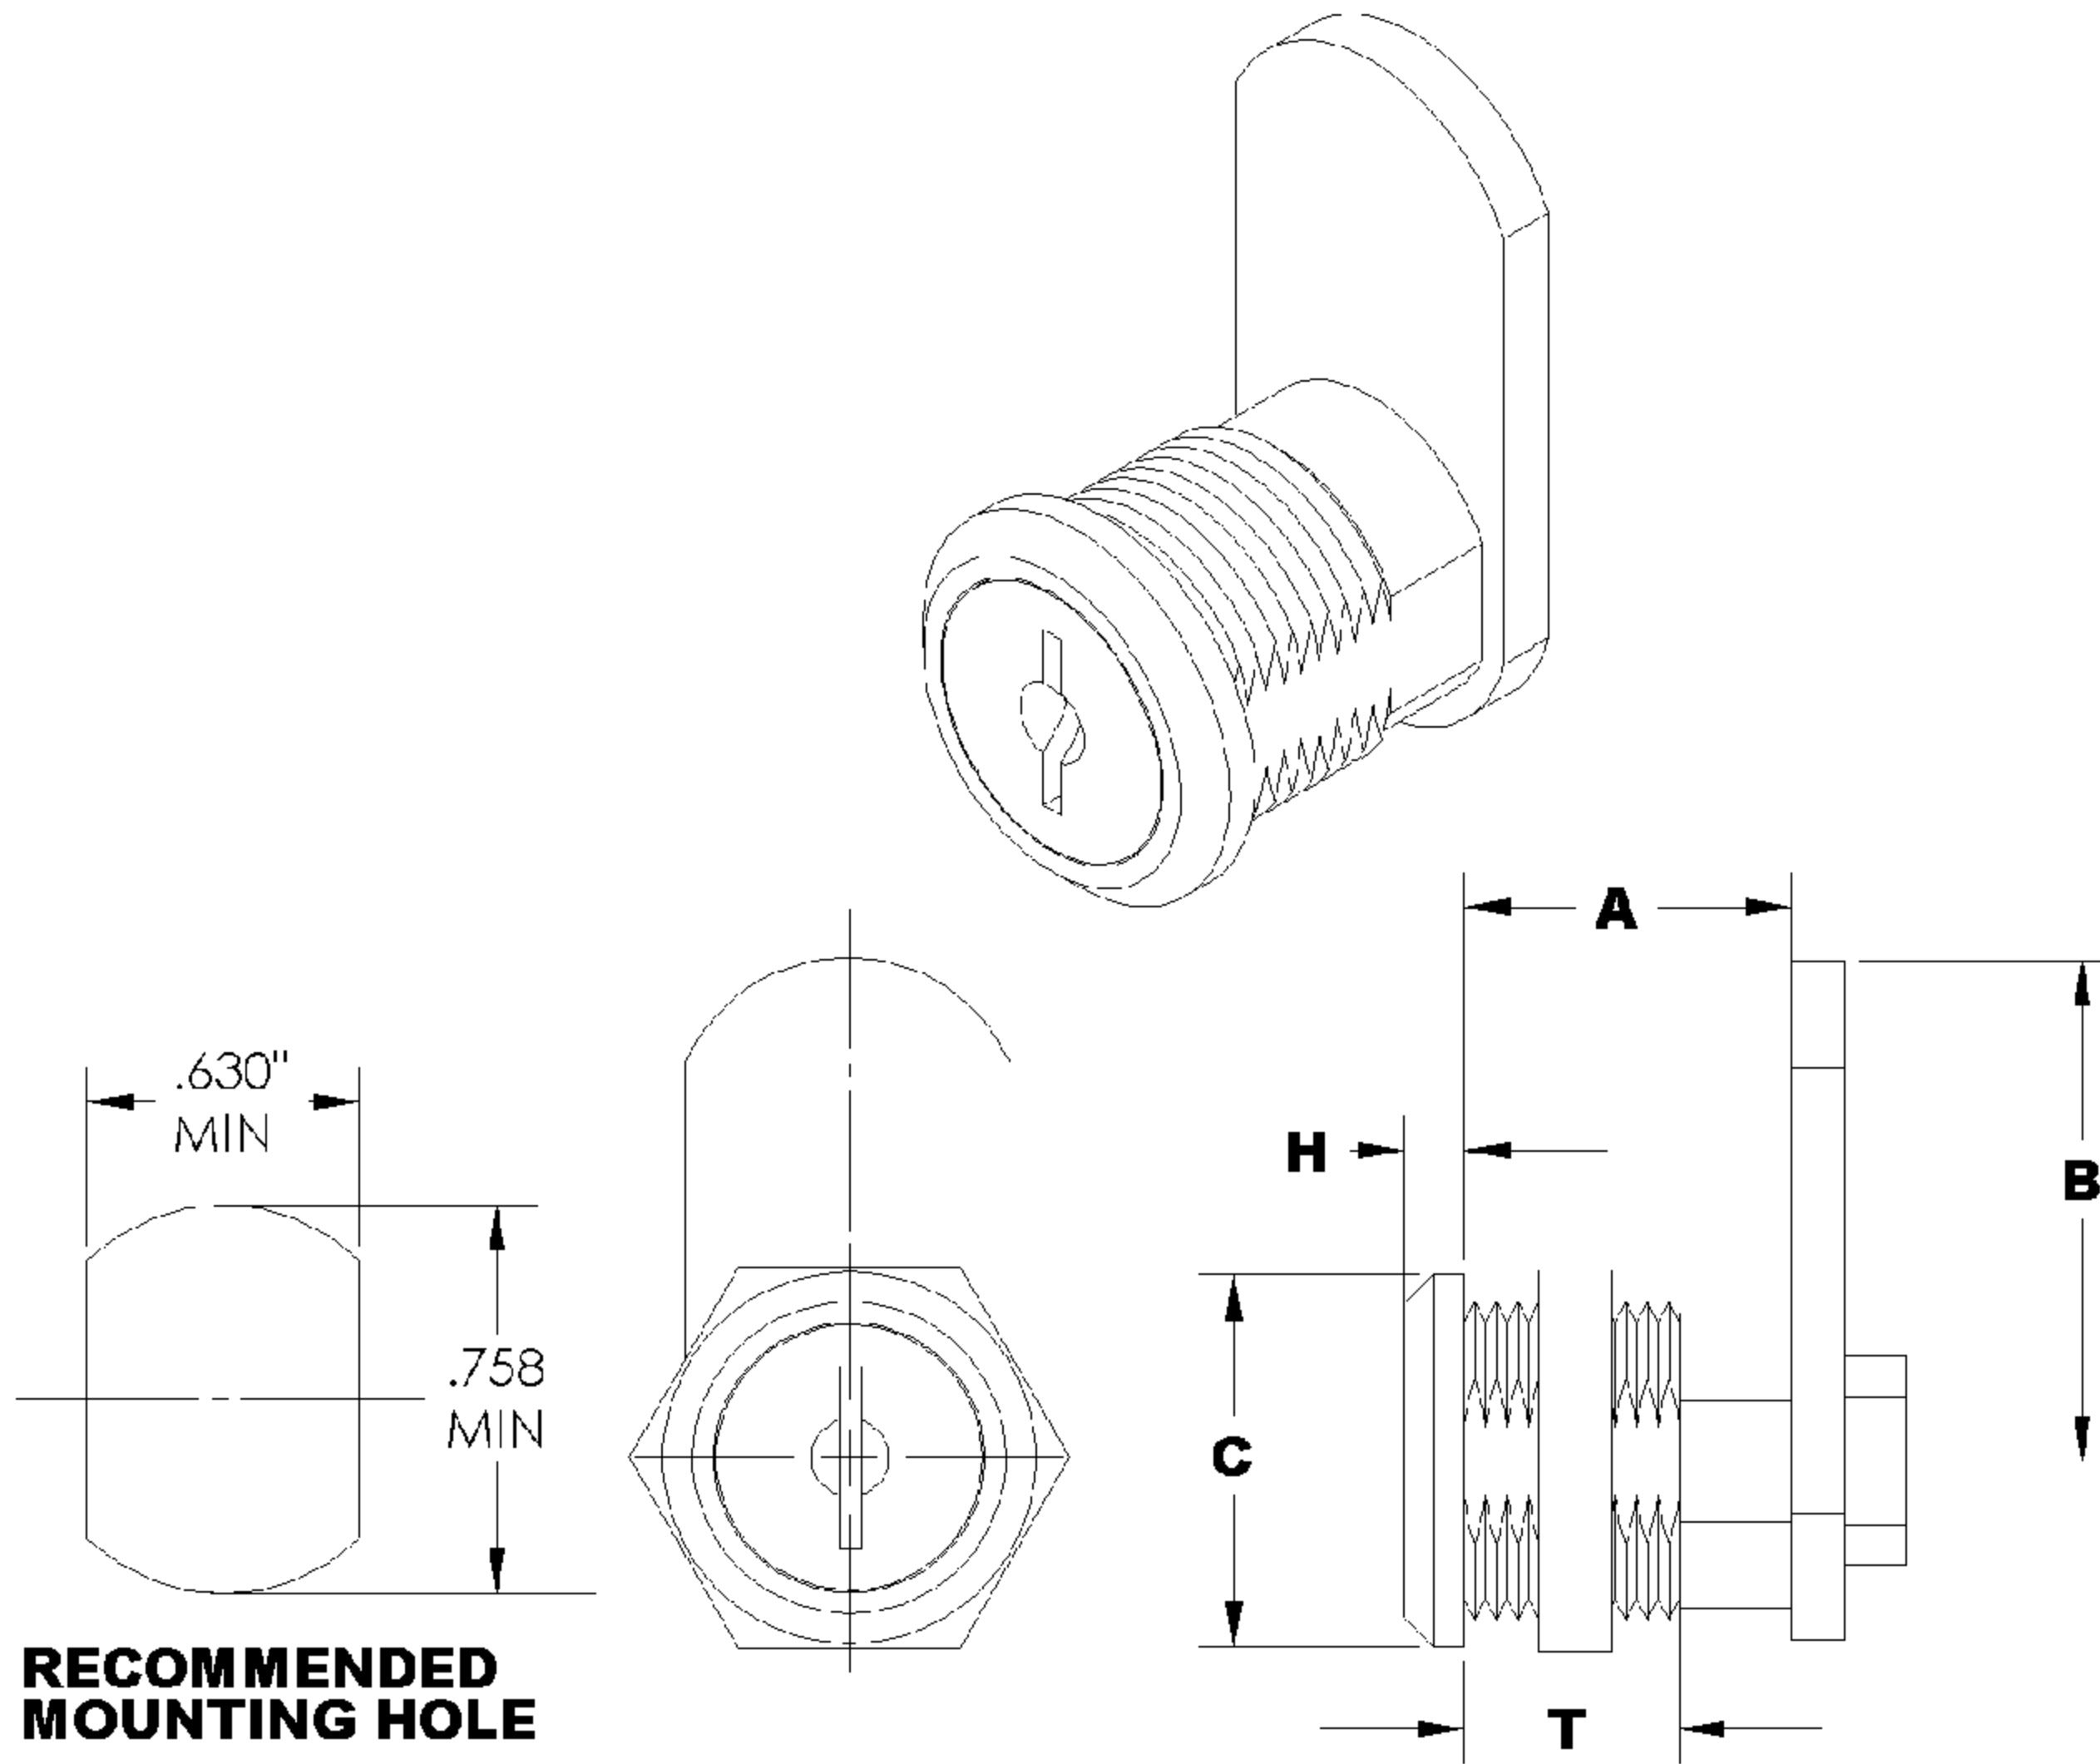

C3205 DOUBLE BITTED LOCK

**RECOMMENDED
MOUNTING HOLE**

LOCK NO.	A	B	C	H	T
C3205	7/16"	1 1/8"	7/8"	13/64"	15/64"
C3186	5/8"	1 1/8"	7/8"	5/32"	13/32"
C1801	13/16"	1 1/8"	1"	13/64"	11/16"
C1802	1 1/16"	1 1/8"	1"	13/64"	15/16"
C1804	1 1/2"	1 1/8"	1"	13/64"	1 13/32"