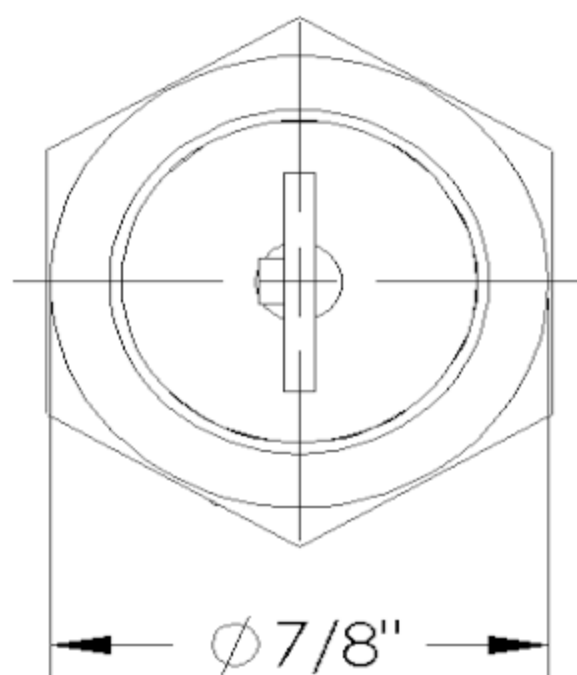

## C2174 SINGLE POLE LOCK

### RECOMMENDED MTG HOLE

- LOCK OPERATION SAME AS 4073
- CONTACT CONFIGURATION: SPST
- 7 AMP (RESISTIVE) @ 125 VOLTS A.C.
- 7 AMP @ 28 VOLTS DC
- ELECTRICAL LIFE: 6,000 CYCLES MAX. LOAD
- CONTACT RESISTANCE: 50 MILLI OHMS INITIAL MAX
- REQUEST STANDARD ESP-EL 1000 FOR COMPLETE DETAILS
- STANDARD FINISH-BRIGHT CHROME
- TWO KEYS FURNISHED PER LOCK

LOCK NO.	KEY PULL	CONTACT	DIM "A"
C2174-1DC	OFF ONLY	MAINTAINING	1 9/16"
C2174-2DC	OFF & ON	MAINTAINING	1 9/16"
C2174-70DC	OFF ONLY	MOMENTORY	1 13/16"