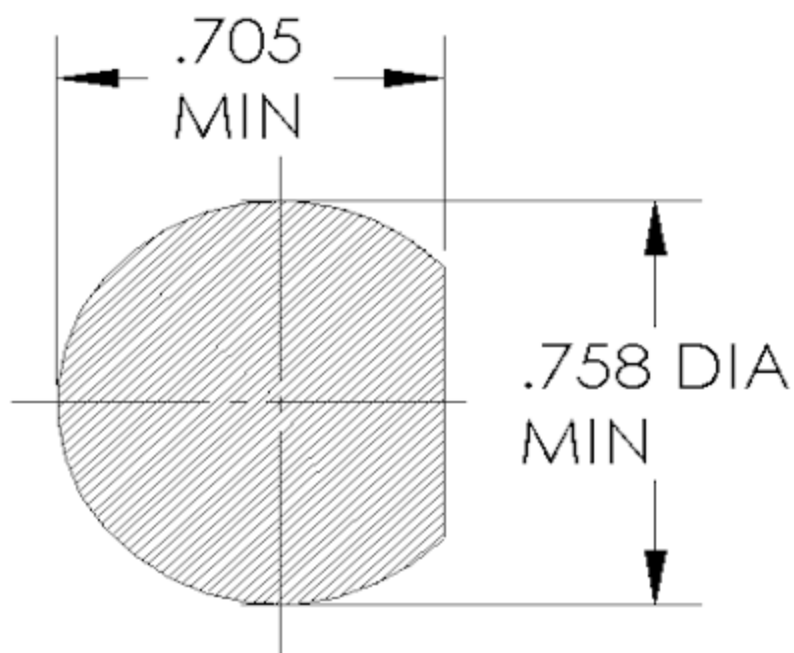

## C2174 SINGLE POLE LOCK

### RECOMMENDED MTG HOLE

- LOCK OPERATION SAME AS 4073
- CONTACT CONFIGURATION: SPST
- 7 AMP (RESISTIVE) @ 125 VOLTS A.C.
- 7 AMP @ 28 VOLTS DC
- ELECTRICAL LIFE: 6,000 CYCLES MAX. LOAD
- CONTACT RESISTANCE: 50 MILLI OHMS INITIAL MAX
- REQUEST STANDARD ESP-EL 1000 FOR COMPLETE DETAILS
- STANDARD FINISH-BRIGHT CHROME
- TWO KEYS FURNISHED PER LOCK

LOCK NO.	KEY PULL	CONTACT	DIM "A"
C2174-1DC	OFF ONLY	MAINTAINING	1 9/16"
C2174-2DC	OFF & ON	MAINTAINING	1 9/16"
C2174-70DC	OFF ONLY	MOMENTORY	1 13/16"