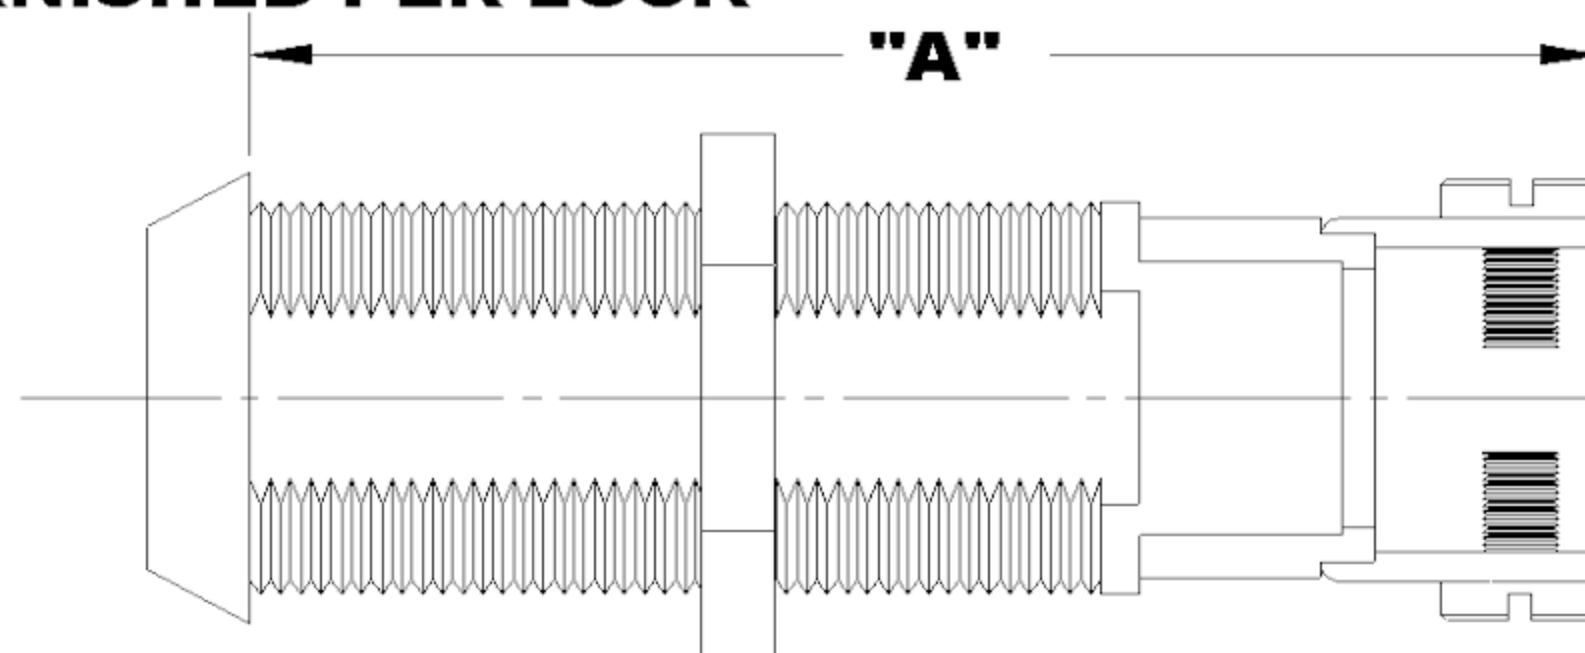

## C2174 SINGLE POLE LOCK

### RECOMMENDED MTG HOLE

- LOCK OPERATION SAME AS 4073
- CONTACT CONFIGURATION: SPST
- 7 AMP (RESISTIVE) @ 125 VOLTS A.C.
- 7 AMP @ 28 VOLTS DC
- ELECTRICAL LIFE: 6,000 CYCLES MAX. LOAD
- CONTACT RESISTANCE: 50 MILLI OHMS INITIAL MAX
- REQUEST STANDARD ESP-EL 1000 FOR COMPLETE DETAILS
- STANDARD FINISH-BRIGHT CHROME
- TWO KEYS FURNISHED PER LOCK

LOCK NO.	KEY PULL	CONTACT	DIM "A"
C2174-1DC	OFF ONLY	MAINTAINING	1 9/16"
C2174-2DC	OFF & ON	MAINTAINING	1 9/16"
C2174-70DC	OFF ONLY	MOMENTORY	1 13/16"