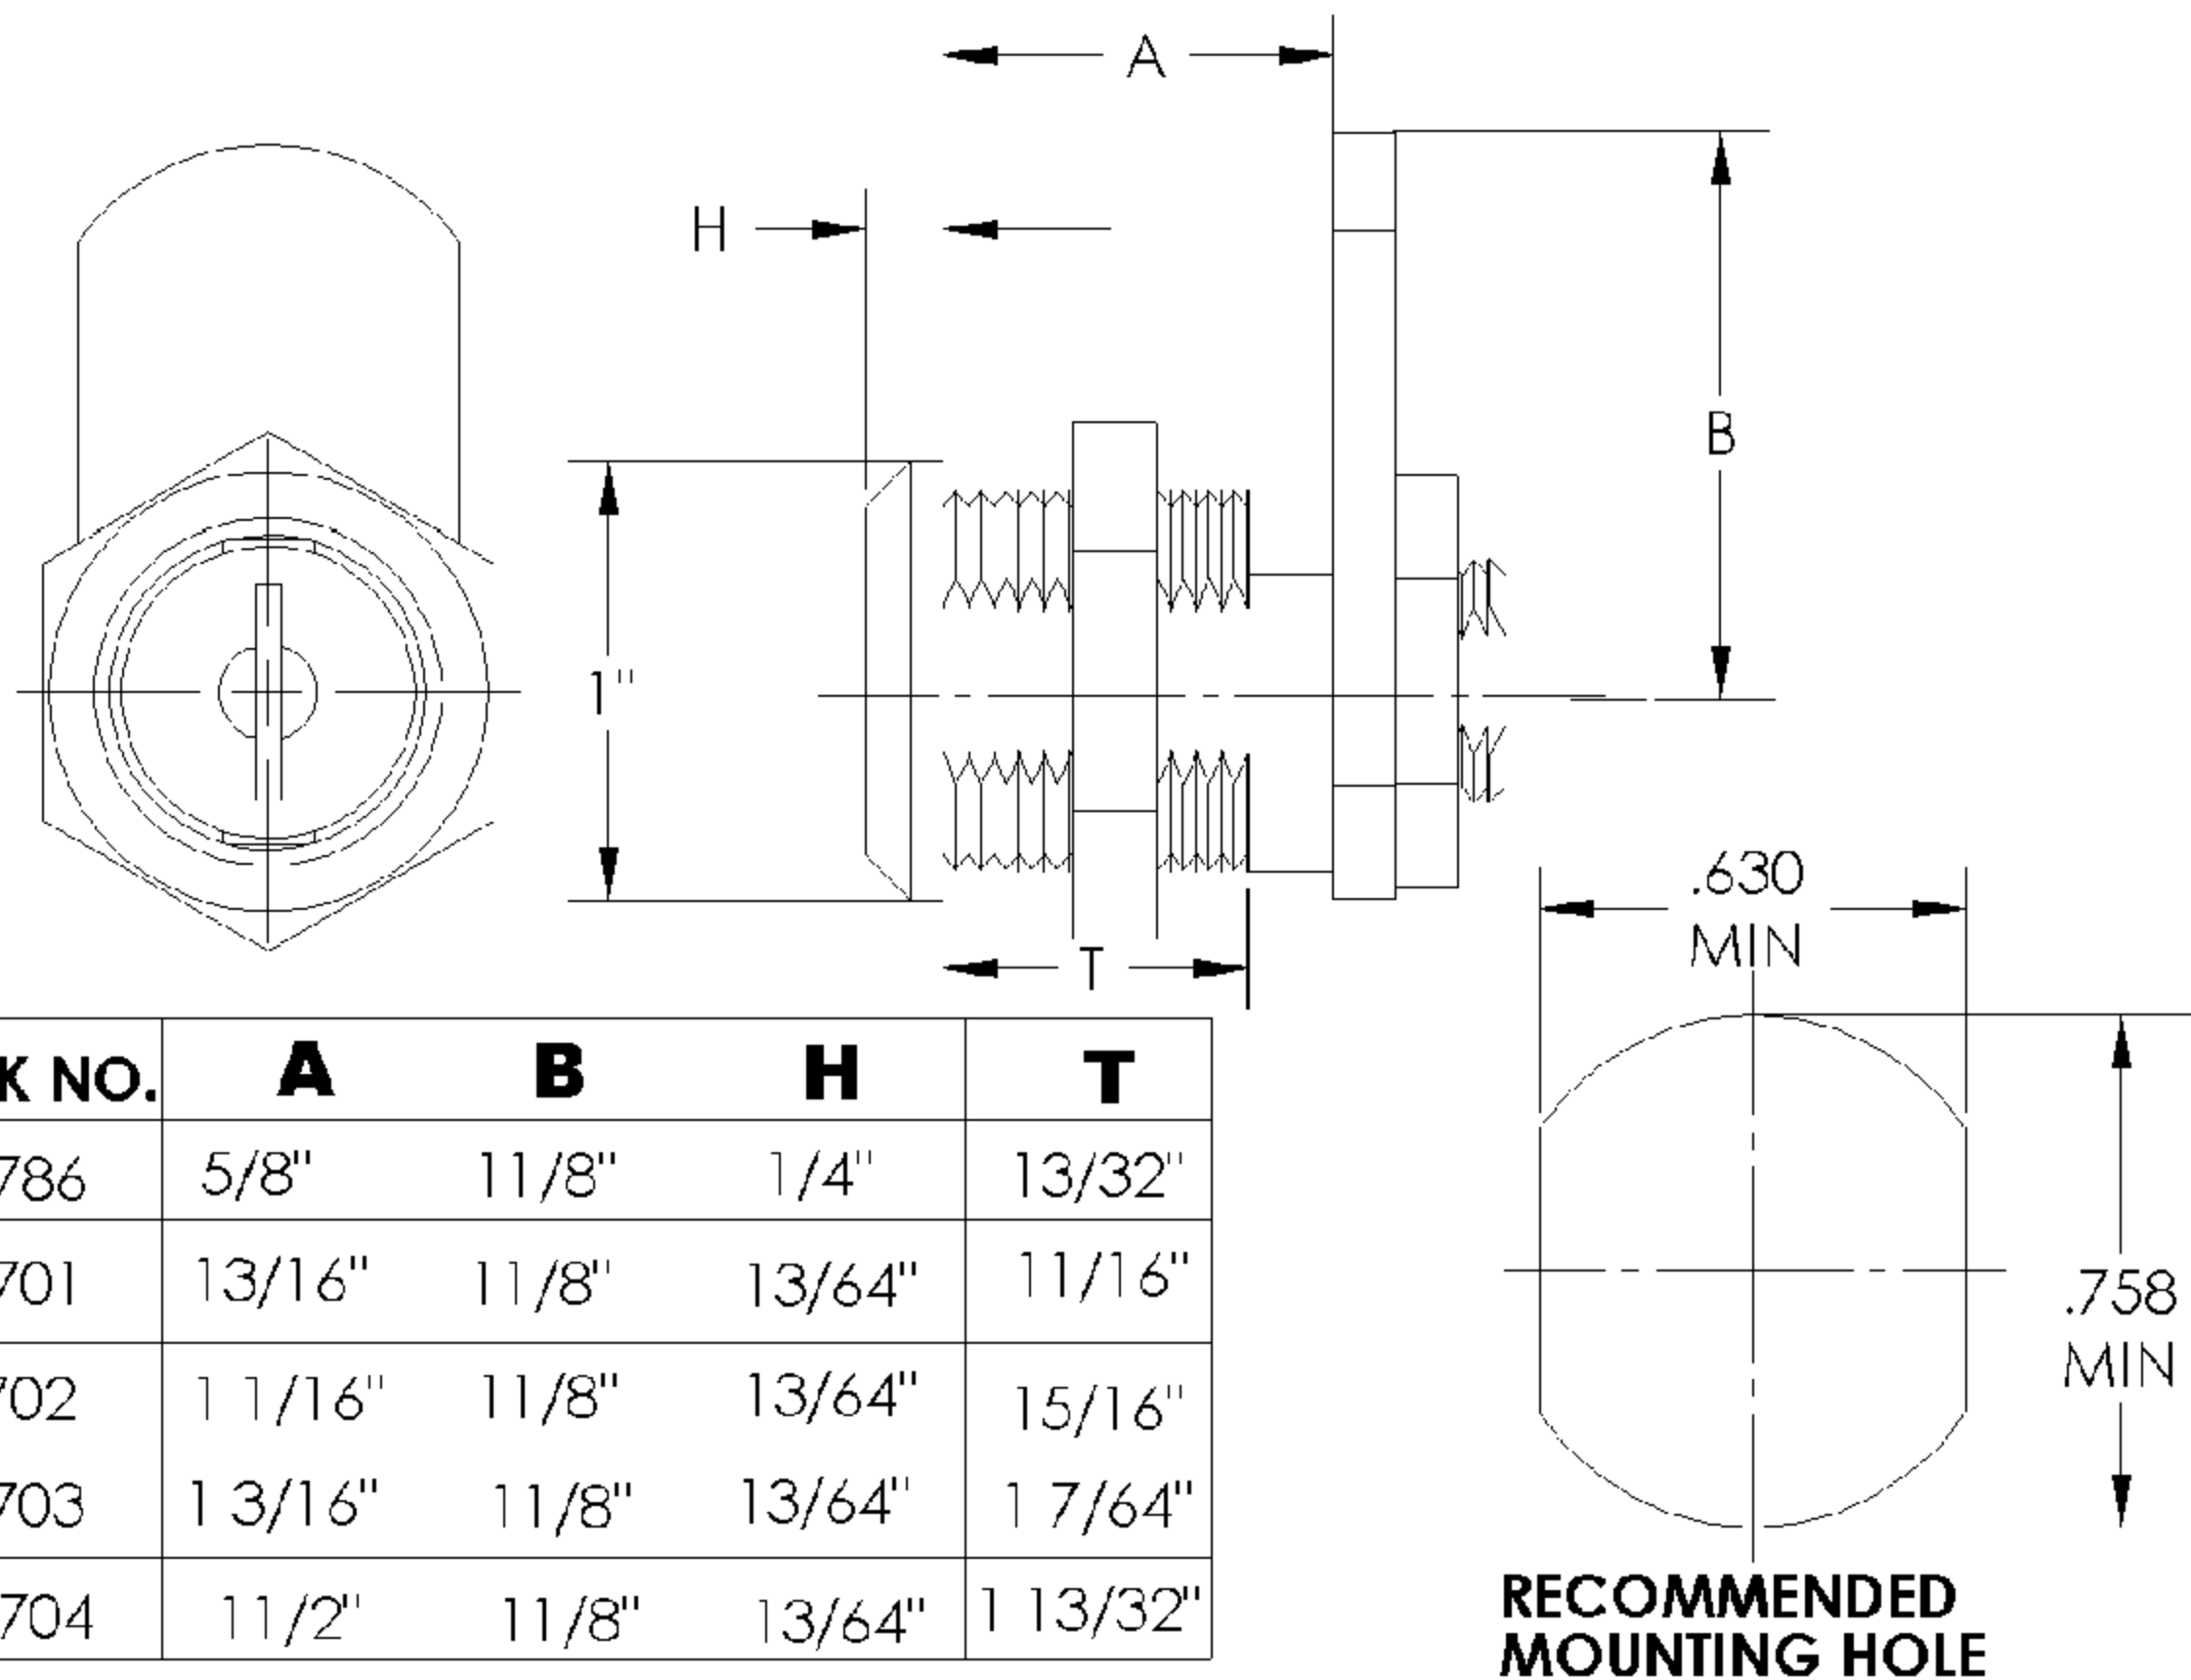

C1702 SINGLE BITTED LOCK

LOCK NO.	A	B	H	T
C3786	5/8"	1 1/8"	1/4"	13/32"
C1701	13/16"	1 1/8"	13/64"	11/16"
C1702	1 1/16"	1 1/8"	13/64"	15/16"
C1703	1 3/16"	1 1/8"	13/64"	17/64"
C1704	1 1/2"	1 1/8"	13/64"	1 13/32"

RECOMMENDED
MOUNTING HOLE