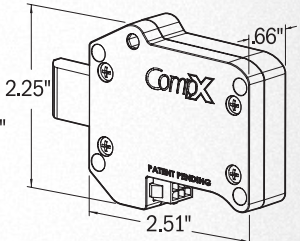

New! min-eLatch

Standard with all cabinet eLocks beginning April 2015

CompX
SECURITY PRODUCTS

847.752.2500 | compixelock.com

Copyright 2015 © CompX Security Products / 847.752.2500 / compixelock.com / 715 Center St., Grayslake, IL 60030
Any companies and/or products referred to herein are marks or registered trademarks of their respective companies, owners and/or mark holders.