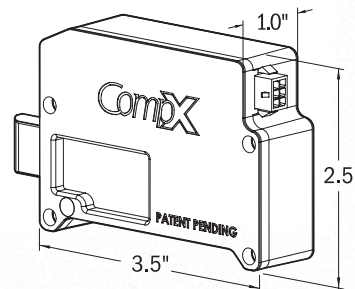

Smaller.

Faster.

Quieter.

Lighter.

CompX eLock

- ◆ 15,000 event audit trail
- ◆ 3,000 user/supervisor codes
- ◆ Motor-driven latching mechanism provides the convenience of automatic relocking
- ◆ Uses existing credentials: Prox cards, Smart cards and Magstripe cards, as well as Keypad access

CompX announces the new min-eLatch for all cabinet CompX eLocks!

- ◆ 50% smaller*
- ◆ 2x faster*
- ◆ 50% quieter*
- ◆ 75% lighter*

*compared to the original CompX eLatch

Original eLatch

Still available as a special order