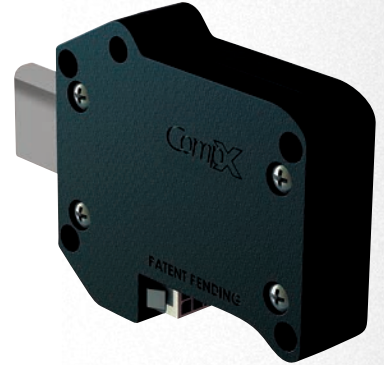

Smaller.

Faster.

Quieter.

Lighter.

CompX eLock

- ◆ 15,000 event audit trail
- ◆ 3,000 user/supervisor codes
- ◆ Motor-driven latching mechanism provides the convenience of automatic relocking
- ◆ Uses existing credentials: Prox cards, Smart cards and Magstripe cards, as well as Keypad access

CompX announces the new min-eLatch for all cabinet CompX eLocks!

- ◆ 50% smaller*
- ◆ 2x faster*
- ◆ 50% quieter*
- ◆ 75% lighter*

*compared to the original CompX eLatch

Original eLatch

Still available as a special order