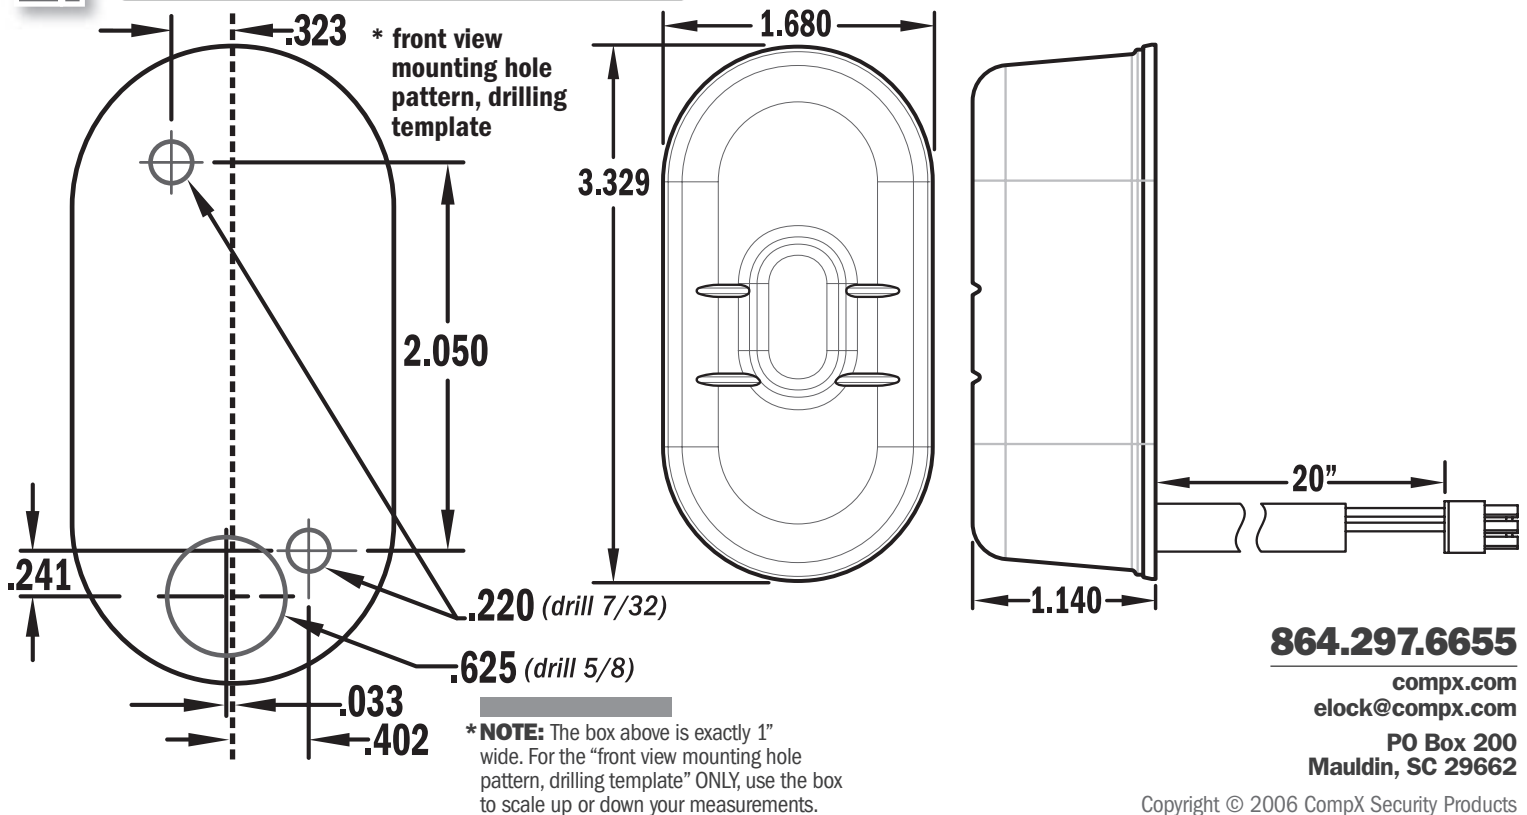

Dimensions/Mounting CompX eLock® Pods

CompX eLock®

Option 1: Mounting a magstripe card reader pod

For more information,
contact CompX Security Products
864 297 6655

Option 2: Mounting a proximity card reader pod