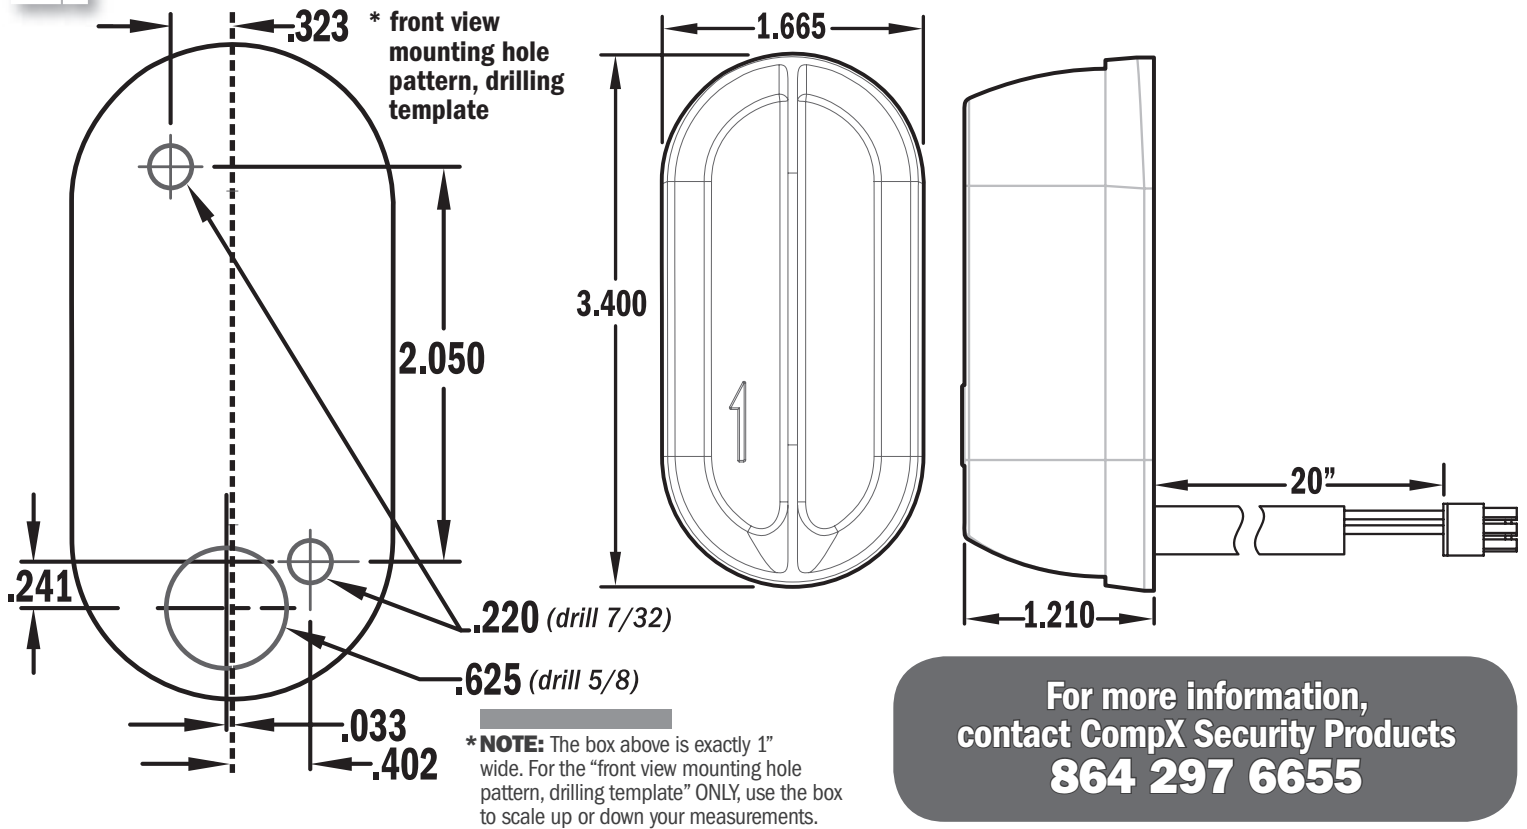

Dimensions/Mounting CompX eLock® Pods

CompX eLock®

Option 1: Mounting a magstripe card reader pod

For more information,
contact CompX Security Products
864 297 6655

Option 2: Mounting a proximity card reader pod